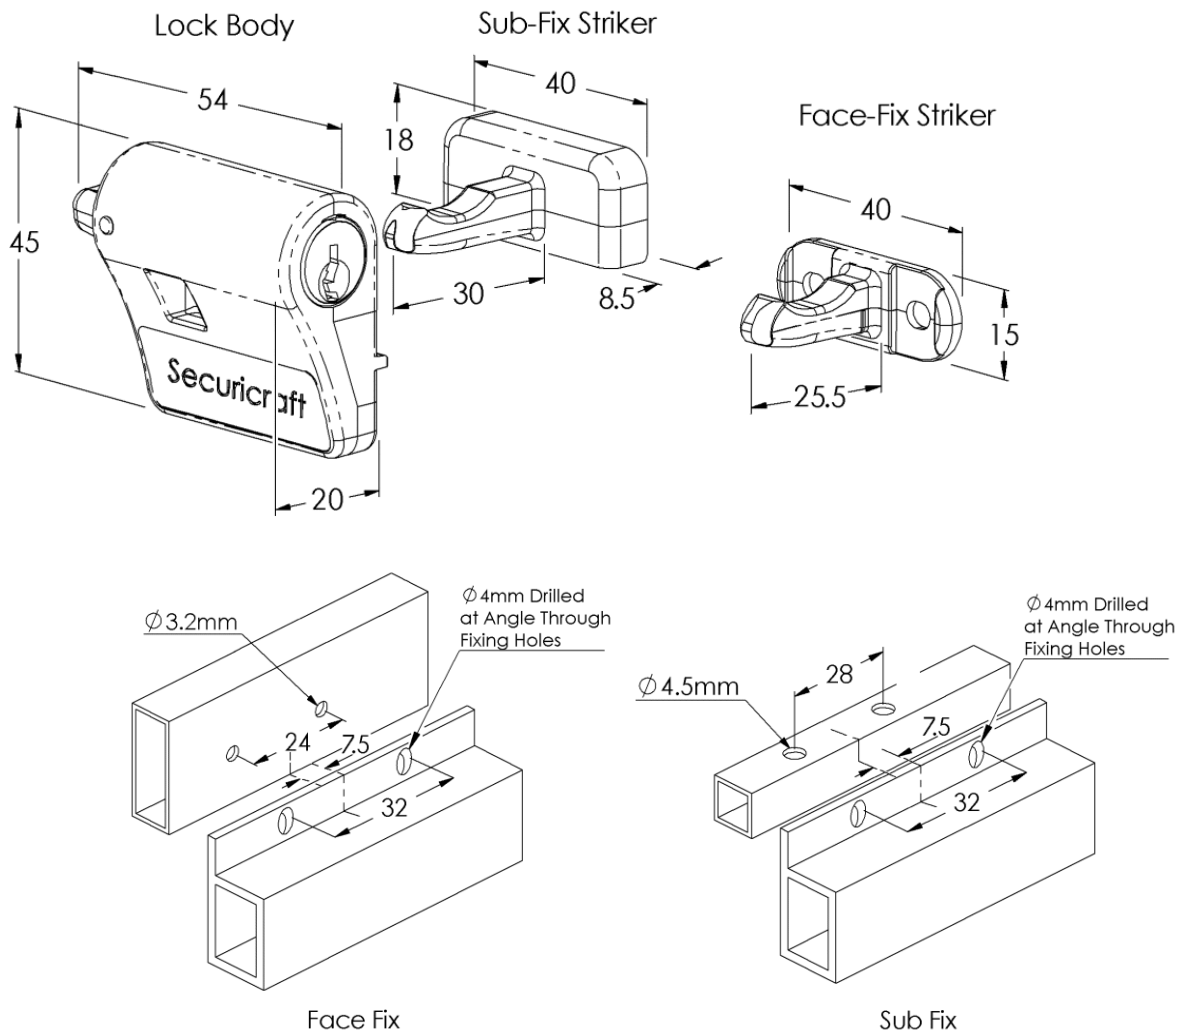

Features:

- Compatibility with the ASSA ABLOY "One Key Security" programme enables the Sashlock to be keyed alike to a variety of Securicraft, Interlock and Lockwood products.
- Easy to activate deadlock with Daylatch function.
- High quality pressure die-cast construction with concealed fixing screws.
- Packers available to allow the Sashlock to fit most designs of aluminium joinery.