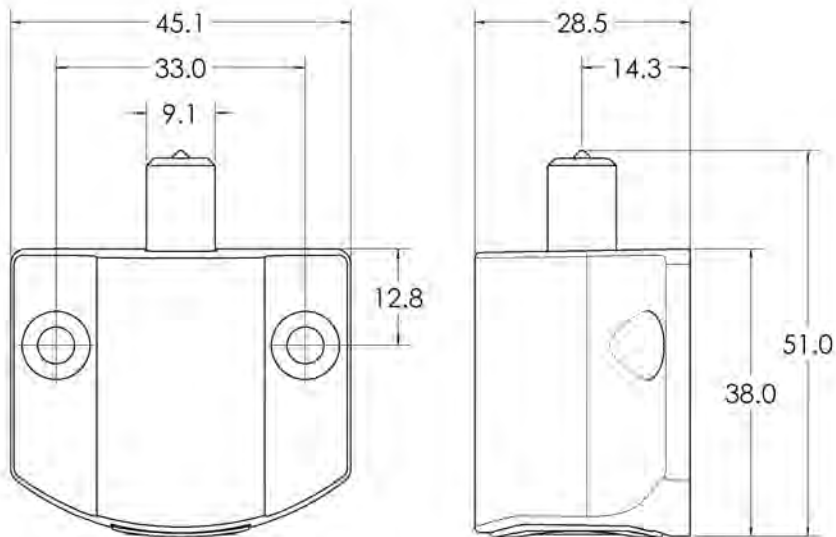

PRESSLOCK

The Presslock window lock is designed to give added security to multiple timber window applications. With its simplicity of design it makes locking up easy, while being compact and discrete.

Features:

- Push button to deadlock.
- One way fixing screws for top security.
- Compatibility with the ASSA ABLOY "One Key Security" programme enables the lock to be keyed alike to a variety of Securicraft, Interlock and Lockwood products.
- Versatile for a range of window applications.
- Ease of installation.
- Strongly constructed lock body for maximum durability and strength.