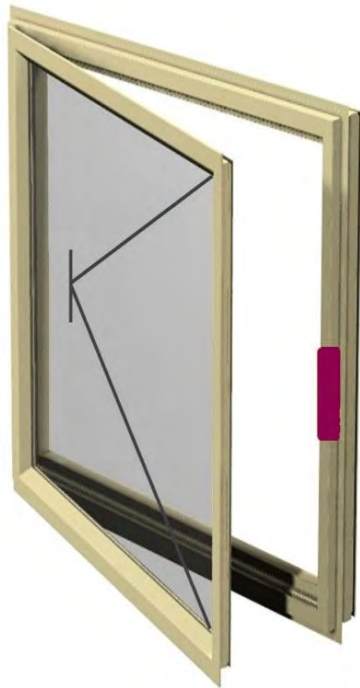

PRESSLOCK

The Presslock window lock is designed to give added security to multiple timber window applications. With its simplicity of design it makes locking up easy, while being compact and discrete.

Features:

- Push button to deadlock.
- One way fixing screws for top security.
- Compatibility with the ASSA ABLOY "One Key Security" programme enables the lock to be keyed alike to a variety of Securicraft, Interlock and Lockwood products.
- Versatile for a range of window applications.
- Ease of installation.
- Strongly constructed lock body for maximum durability and strength.

PRESSLOCK

APPLICATION GUIDE

Awning Window

MC81C4WLS: Locking Window Bolt - White

Casement Window

MC81C4WLS: Locking Window Bolt - White