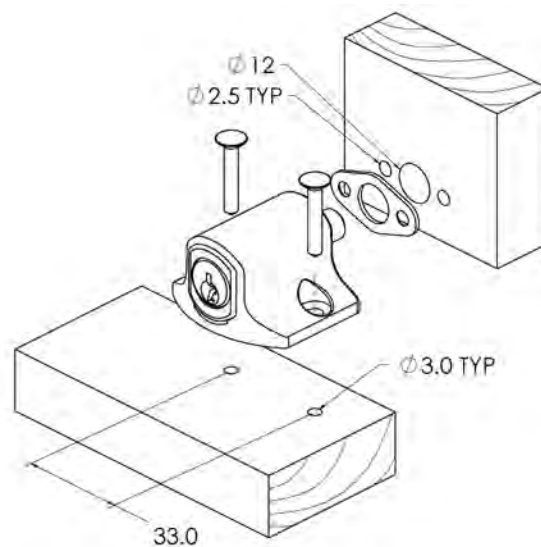

PRESSLOCK

The Presslock window lock is designed to give added security to multiple timber window applications. With its simplicity of design it makes locking up easy, while being compact and discrete.

Features:

- Push button to deadlock.
- One way fixing screws for top security.
- Compatibility with the ASSA ABLOY "One Key Security" programme enables the lock to be keyed alike to a variety of Securicraft, Interlock and Lockwood products.
- Versatile for a range of window applications.
- Ease of installation.
- Strongly constructed lock body for maximum durability and strength.