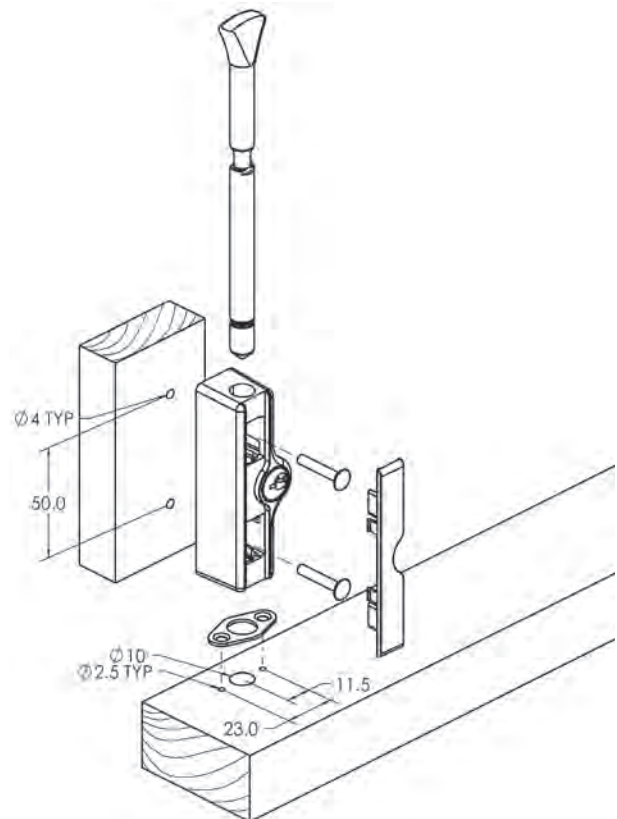

PATIOBOLT

The Patiobolt is a secure deadlocking bolt for use with aluminium, timber and uPVC hinged, sliding or bi-folding doors.

Options:

The base model can be enhanced to suit a variety of specialised applications by use of one of the bolt options available:

- The standard bolt length is 156mm.
- The long bolt length is 186mm.
- The standard bolt thrown length is 50mm and the unthrown length is 9.5mm.
- The long bolt thrown length is 80mm and the unthrown length is 39.5mm.
- Available in a wide range of colours and plated finishes to complement any door design and finish.

Features:

- 9.5mm diameter solid deadlocking bolt for real security.
- Bolt can be engaged with or without locking cylinder.
- Concealed fixing for security and style.
- Easy to install.
- Bolt remains in the body when disengaged.
- Reversible bolt to allow cylinder to be located on the left or the right of the lock body to suit application.
- Compatibility with the ASSA ABLOY "One Key Security" programme enables the Patiobolt to be keyed alike to a variety of Securicraft, Interlock and Lockwood products.

	A - Bolt length	B - Bolt thrown length	C - Bolt unthrown length
Standard bolt	155.5mm	50mm	9.5mm
Extended bolt	185.5mm	80mm	39.5mm

INTERLOCK™

An ASSA ABLOY Group brand

ASSA ABLOY

CAT-TD-173-1182-06

HINGED DOORS