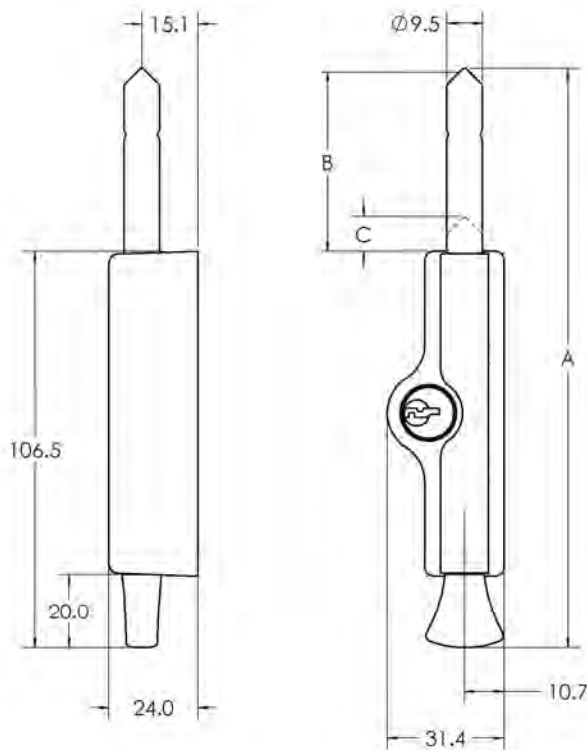

- The standard bolt length is 156mm.
- The long bolt length is 186mm.
- The standard bolt thrown length is 50mm and the unthrown length is 9.5mm.
- The long bolt thrown length is 80mm and the unthrown length is 39.5mm.
- Available in a wide range of colours and plated finishes to complement any door design and finish.

Features:

- 9.5mm diameter solid deadlocking bolt for real security.
- Bolt can be engaged with or without locking cylinder.
- Concealed fixing for security and style.
- Easy to install.
- Bolt remains in the body when disengaged.
- Reversible bolt to allow cylinder to be located on the left or the right of the lock body to suit application.
- Compatibility with the ASSA ABLOY "One Key Security" programme enables the Patiobolt to be keyed alike to a variety of Securicraft, Interlock and Lockwood products.

	A - Bolt length	B - Bolt thrown length	C - Bolt unthrown length
Standard bolt	155.5mm	50mm	9.5mm
Extended bolt	185.5mm	80mm	39.5mm

INTERLOCK™

An ASSA ABLOY Group brand

ASSA ABLOY

CAT-TD-173-1182-06

HINGED DOORS