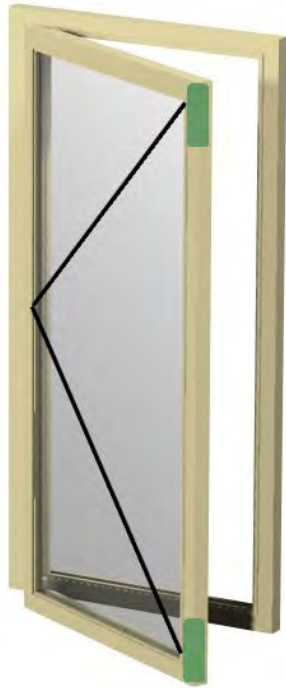

PATIOBOLT

The Patiobolt is a secure deadlocking bolt for use with aluminium, timber and uPVC hinged, sliding or bi-folding doors.

Options:

The base model can be enhanced to suit a variety of specialised applications by use of one of the bolt options available:

Features:

- 9.5mm diameter solid deadlocking bolt for real security.
- Bolt can be engaged with or without locking cylinder.
- Concealed fixing for security and style.
- Easy to install.
- Bolt remains in the body when disengaged.
- Reversible bolt to allow cylinder to be located on the left or the right of the lock body to suit application.
- Compatibility with the ASSA ABLOY "One Key Security" programme enables the Patiobolt to be keyed alike to a variety of Securicraft, Interlock and Lockwood products.

	A - Bolt length	B - Bolt thrown length	C - Bolt unthrown length
Standard bolt	155.5mm	50mm	9.5mm
Extended bolt	185.5mm	80mm	39.5mm

INTERLOCK™

An ASSA ABLOY Group brand

ASSA ABLOY

CAT-TD-173-1182-06

HINGED DOORS

PATIOBOLT

APPLICATION GUIDE

Single Panel

Standard Keying;

MC82C4BLKLS:	Patiobolt	Black
MC82C4BRLS:	Patiobolt	Brown
MC82C4SLS:	Patiobolt	Silver
MC82C4WLS:	Patiobolt	White
MC82C4PBLs:	Patiobolt	Polished Brass