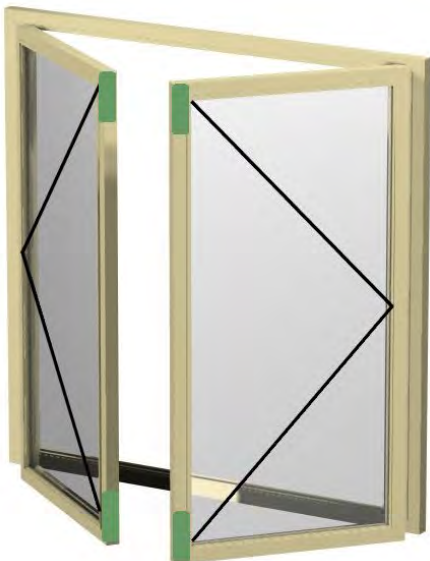

Two Panel

Standard Keying;

MC82C4BLKLS:	Patiobolt	Black
MC82C4BRLS:	Patiobolt	Brown
MC82C4SLS:	Patiobolt	Silver
MC82C4WLS:	Patiobolt	White
MC82C4PBLs:	Patiobolt	Polished Brass

Non Standard Keying;

MC82C4BLKSKPLs:	Patiobolt	Black
MC82C4BRsKPLs:	Patiobolt	Brown
MC82C4SSKPLs:	Patiobolt	Silver
MC82C4WSKPLs:	Patiobolt	White
MC82C4PBSKPLs:	Patiobolt	Polished Brass

Standard Keying / Non Standard Keying

MC82C4(SPEC)LS:	Patiobolt	Special Colours
MC82C4PLs:	Patiobolt	P Colours
MC82C4SCLs:	Patiobolt	Satin Chrome