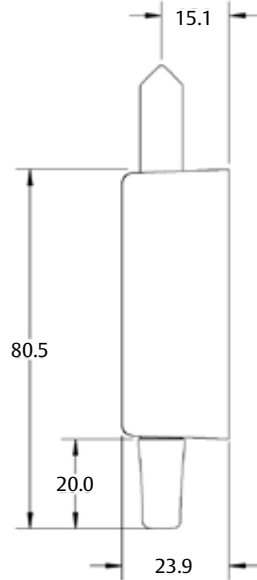

Midibolt

Deadlocking Bolt

INTERLOCK™

ASSA ABLOY

RES-FLY-006 0609NZ