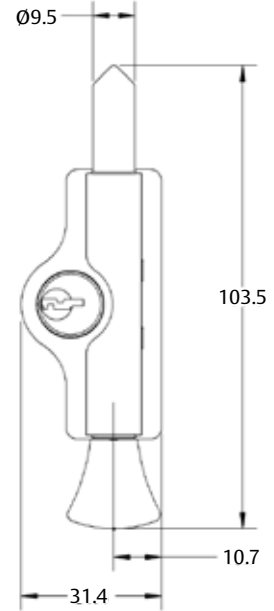

Features

- 9.5mm heavy gauge bolt providing good security
- Reversible bolt allows cylinder to be located on the left or the right of the lock body to suit the application
- Concealed fixing for security and style
- Can be keyed alike to other ASSA ABLOY CYL4™ locks for one key convenience
- Supplied with two ferrules to enable safe venting with the Midibolt remaining in a bolted position
- New Zealand made

Options

- Available in a range of colours to complement any window design and finish

Midibolt

Deadlocking Bolt

INTERLOCK™

ASSA ABLOY

RES-FLY-006 0609NZ