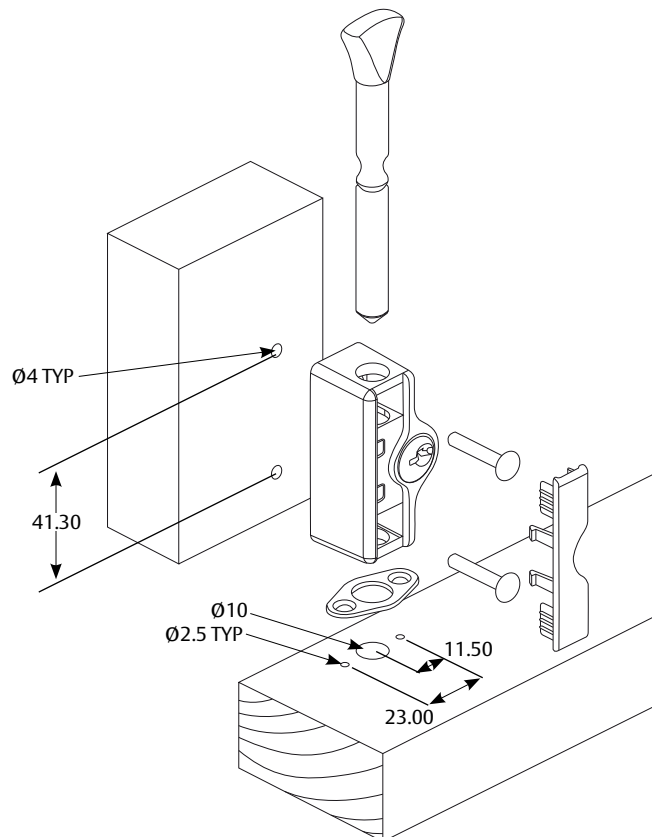

Features

- 9.5mm heavy gauge bolt providing good security
- Reversible bolt allows cylinder to be located on the left or the right of the lock body to suit the application
- Concealed fixing for security and style
- Can be keyed alike to other ASSA ABLOY CYL4™ locks for one key convenience
- Supplied with two ferrules to enable safe venting with the Midibolt remaining in a bolted position
- New Zealand made

Options

- Available in a range of colours to complement any window design and finish

Midibolt

Deadlocking Bolt

INTERLOCK™

ASSA ABLOY

RES-FLY-006 0609NZ