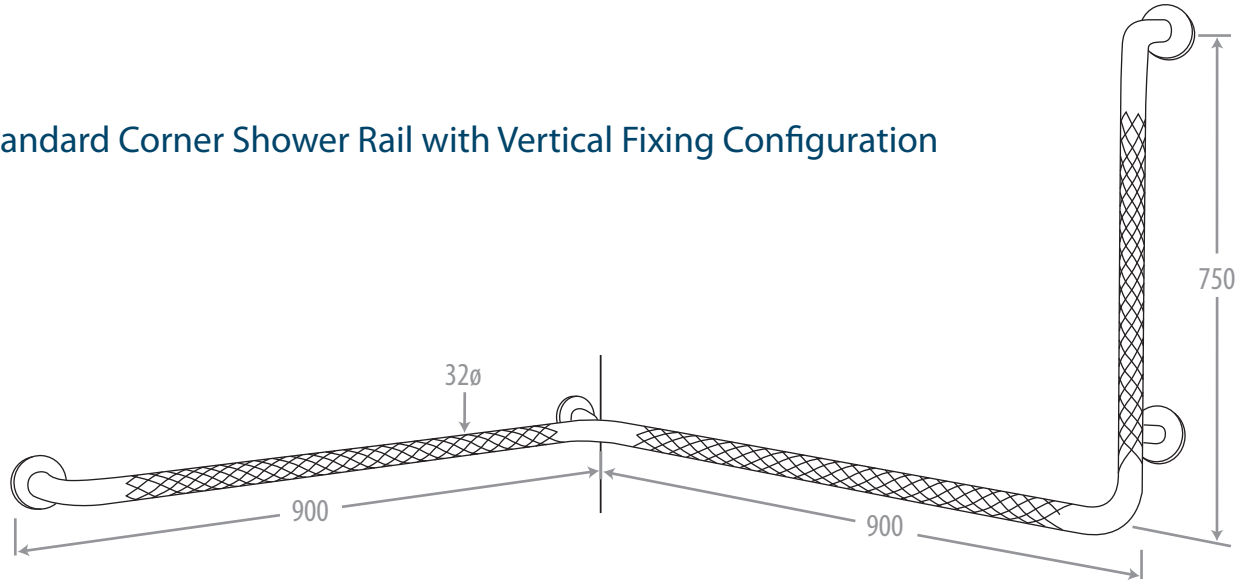

Corner Rail Fixing Configuration

Other sizes available, please enquire

Standard Corner Shower Rail with Vertical Fixing Configuration

Other sizes available, please enquire

Folding Rail Fixing Configuration

Corner Rail Fixing Configuration