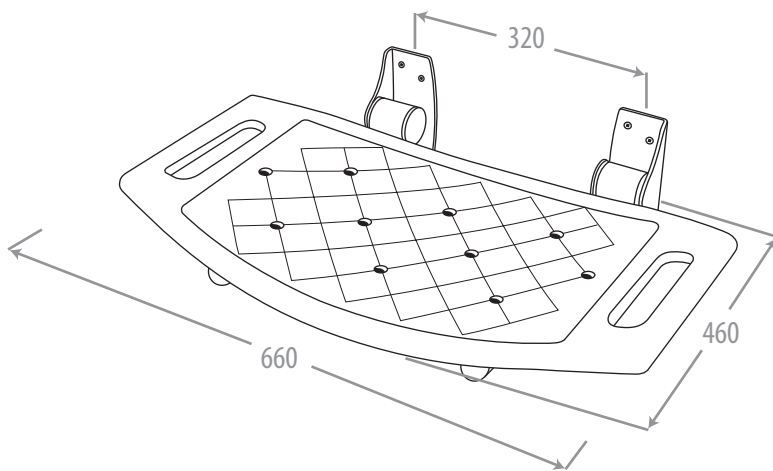

Walltect Shower Seat Fixing Configuration

Adjustable Height Wall Mounts

Folding Arm Rest Fixing Configuration