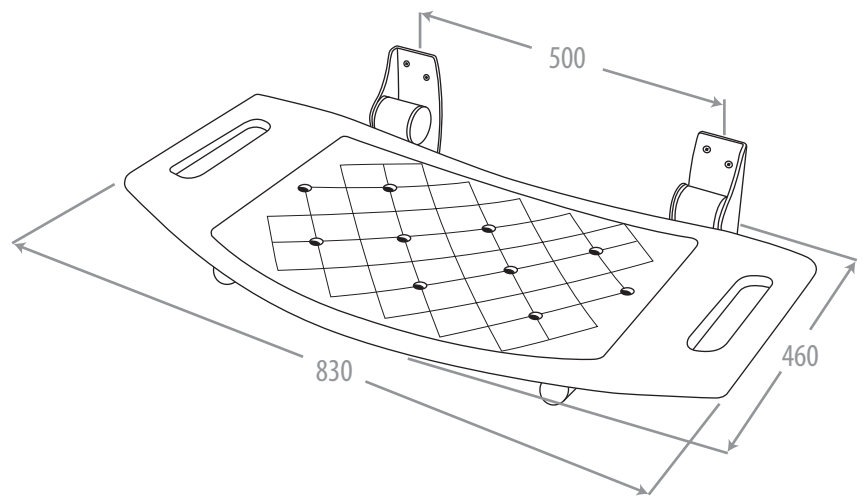

Walltect Shower Seat Fixing Configuration

Adjustable Height Wall Mounts

Folding Arm Rest Fixing Configuration