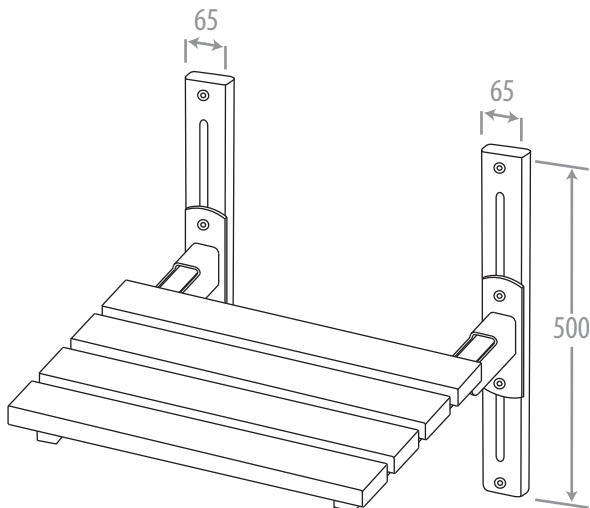

Walltect Shower Seat Fixing Configuration

Adjustable Height Wall Mounts

Folding Arm Rest Fixing Configuration