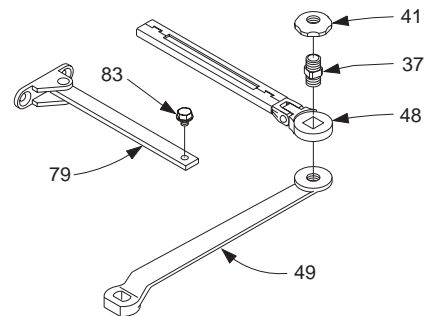

LCN 4030 SERIES "SMOOTHEE"

Complete Arm Assemblies

4030-3077	Regular Arm	F
	<i>Includes 4030-77, -79, -83, & -159</i>	
4030-3049	Hold-Open Arm	F, H
	<i>Includes 4030-37, -41, -48, -49, -79, -83, & -159</i>	

Individual Arm Parts

Individual arm parts for 4030-3077 & -3049

4030-37	Hold-Open Stud	F, H
4030-41	Hold-Open Nut	F
4030-48	Hold-Open Forearm	F
4030-49	Hold-Open Main Arm	F, H
	<i>Includes 4030-159</i>	
4030-77	Main Arm & Forearm	F
	<i>Includes 4030-159</i>	
4030-79	Rod & Shoe	F
	<i>Includes 4030-83</i>	
4030-83	Arm Screw	F
4030-159	Arm Screw	F

Installation Accessories

4030-65	Soffit Shoe	F

Please specify finish (F), size (S), hand (H), & voltage (V) where indicated. See the latest edition of the LCN Catalog for part descriptions and specifications on many of the items shown above. List prices for items shown above can be located in the current LCN Price List.