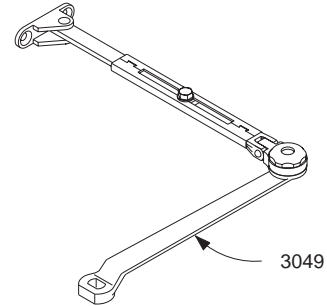

LCN 4030 SERIES "SMOOTHEE"

Complete Arm Assemblies

4030-3077	Regular Arm	F
	<i>Includes 4030-77, -79, -83, & -159</i>	
4030-3049	Hold-Open Arm	F, H
	<i>Includes 4030-37, -41, -48, -49, -79, -83, & -159</i>	

Individual Arm Parts

Individual arm parts for 4030-3077 & -3049

4030-37	Hold-Open Stud	F, H
4030-41	Hold-Open Nut	F
4030-48	Hold-Open Forearm	F
4030-49	Hold-Open Main Arm	F, H
	<i>Includes 4030-159</i>	
4030-77	Main Arm & Forearm	F
	<i>Includes 4030-159</i>	
4030-79	Rod & Shoe	F
	<i>Includes 4030-83</i>	
4030-83	Arm Screw	F
4030-159	Arm Screw	F

Installation Accessories

4030-65	Soffit Shoe	F

Please specify finish (F), size (S), hand (H), & voltage (V) where indicated. See the latest edition of the LCN Catalog for part descriptions and specifications on many of the items shown above. List prices for items shown above can be located in the current LCN Price List.