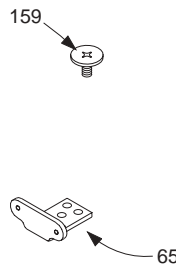

LCN 4030 SERIES "SMOOTHEE"

Complete Arm Assemblies

4030-3077	Regular Arm	F
	<i>Includes 4030-77, -79, -83, & -159</i>	
4030-3049	Hold-Open Arm	F, H
	<i>Includes 4030-37, -41, -48, -49, -79, -83, & -159</i>	

Individual Arm Parts

Individual arm parts for 4030-3077 & -3049

4030-37	Hold-Open Stud	F, H
4030-41	Hold-Open Nut	F
4030-48	Hold-Open Forearm	F
4030-49	Hold-Open Main Arm	F, H
	<i>Includes 4030-159</i>	
4030-77	Main Arm & Forearm	F
	<i>Includes 4030-159</i>	
4030-79	Rod & Shoe	F
	<i>Includes 4030-83</i>	
4030-83	Arm Screw	F
4030-159	Arm Screw	F

Installation Accessories

4030-65	Soffit Shoe	F

Please specify finish (F), size (S), hand (H), & voltage (V) where indicated. See the latest edition of the LCN Catalog for part descriptions and specifications on many of the items shown above. List prices for items shown above can be located in the current LCN Price List.