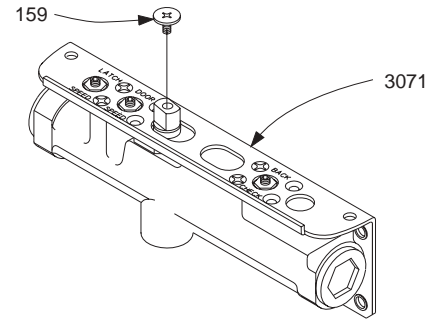

LCN 4030 SERIES "SMOOTHEE"

Cylinder Assemblies

4031(1-4)-3071	Cylinder Assembly	F, S, H
	<i>Includes cylinder mounting bracket & screw pack (WMS standard – please specify other) Cylinder assembly is size specific (not adjustable)</i>	

Individual Cylinder Parts

Individual cylinder parts for 4030-3071

4030-159	Arm Screw	F
----------	-----------	---

Covers

4030-72	Standard Cover	F
4030-72MC	Metal Cover	F
	<i>Includes 4030-31 (2), -186 (2)</i>	

Individual Cover Parts

Individual cover parts for 4030-72 & -72MC

4030-31	Cover Screw	F
4030-186	Nut	

Please specify finish (**F**), size (**S**), hand (**H**), & voltage (**V**) where indicated. See the latest edition of the LCN Catalog for part descriptions and specifications on many of the items shown above. List prices for items shown above can be located in the current LCN Price List.