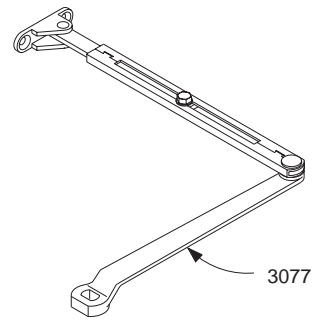

LCN 4030 SERIES "SMOOTHEE"

Complete Arm Assemblies

4030-3077	Regular Arm	F
	<i>Includes 4030-77, -79, -83, & -159</i>	
4030-3049	Hold-Open Arm	F, H
	<i>Includes 4030-37, -41, -48, -49, -79, -83, & -159</i>	

Individual Arm Parts

Individual arm parts for 4030-3077 & -3049

4030-37	Hold-Open Stud	F, H
4030-41	Hold-Open Nut	F
4030-48	Hold-Open Forearm	F
4030-49	Hold-Open Main Arm	F, H
	<i>Includes 4030-159</i>	
4030-77	Main Arm & Forearm	F
	<i>Includes 4030-159</i>	
4030-79	Rod & Shoe	F
	<i>Includes 4030-83</i>	
4030-83	Arm Screw	F
4030-159	Arm Screw	F

Installation Accessories

4030-65	Soffit Shoe	F

Please specify finish (F), size (S), hand (H), & voltage (V) where indicated. See the latest edition of the LCN Catalog for part descriptions and specifications on many of the items shown above. List prices for items shown above can be located in the current LCN Price List.