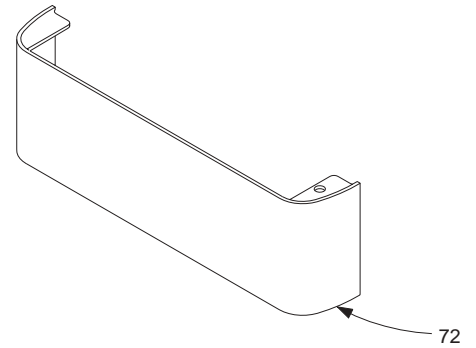

LCN 4030 SERIES "SMOOTHEE"

Cylinder Assemblies

4031(1-4)-3071	Cylinder Assembly	F, S, H
	<i>Includes cylinder mounting bracket & screw pack (WMS standard – please specify other) Cylinder assembly is size specific (not adjustable)</i>	

Individual Cylinder Parts

Individual cylinder parts for 4030-3071

4030-159	Arm Screw	F
----------	-----------	---

Covers

4030-72	Standard Cover	F
4030-72MC	Metal Cover	F
	<i>Includes 4030-31 (2), -186 (2)</i>	

Individual Cover Parts

Individual cover parts for 4030-72 & -72MC

4030-31	Cover Screw	F
4030-186	Nut	

Please specify finish (**F**), size (**S**), hand (**H**), & voltage (**V**) where indicated. See the latest edition of the LCN Catalog for part descriptions and specifications on many of the items shown above. List prices for items shown above can be located in the current LCN Price List.