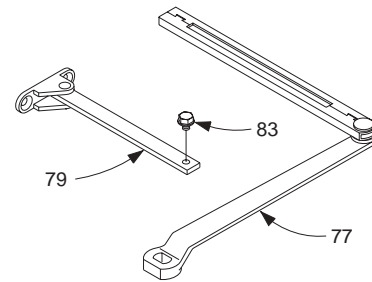

LCN 4030 SERIES "SMOOTHEE"

Complete Arm Assemblies

4030-3077	Regular Arm	F
	<i>Includes 4030-77, -79, -83, & -159</i>	
4030-3049	Hold-Open Arm	F, H
	<i>Includes 4030-37, -41, -48, -49, -79, -83, & -159</i>	

Individual Arm Parts

Individual arm parts for 4030-3077 & -3049

4030-37	Hold-Open Stud	F, H
4030-41	Hold-Open Nut	F
4030-48	Hold-Open Forearm	F
4030-49	Hold-Open Main Arm	F, H
	<i>Includes 4030-159</i>	
4030-77	Main Arm & Forearm	F
	<i>Includes 4030-159</i>	
4030-79	Rod & Shoe	F
	<i>Includes 4030-83</i>	
4030-83	Arm Screw	F
4030-159	Arm Screw	F

Installation Accessories

4030-65	Soffit Shoe	F

Please specify finish (F), size (S), hand (H), & voltage (V) where indicated. See the latest edition of the LCN Catalog for part descriptions and specifications on many of the items shown above. List prices for items shown above can be located in the current LCN Price List.