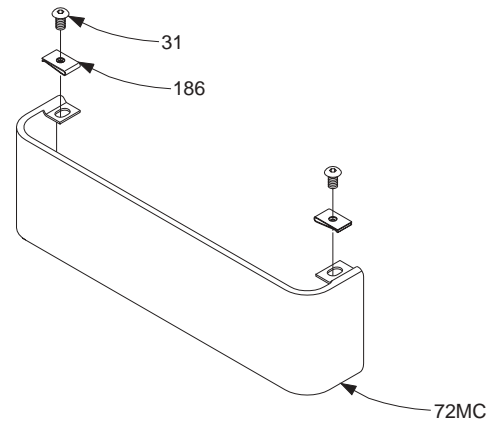

LCN 4030 SERIES "SMOOTHEE"

Cylinder Assemblies

4031(1-4)-3071	Cylinder Assembly	F, S, H
	<i>Includes cylinder mounting bracket & screw pack (WMS standard – please specify other) Cylinder assembly is size specific (not adjustable)</i>	

Individual Cylinder Parts

Individual cylinder parts for 4030-3071

4030-159	Arm Screw	F
----------	-----------	---

Covers

4030-72	Standard Cover	F
4030-72MC	Metal Cover	F
	<i>Includes 4030-31 (2), -186 (2)</i>	

Individual Cover Parts

Individual cover parts for 4030-72 & -72MC

4030-31	Cover Screw	F
4030-186	Nut	

Please specify finish (**F**), size (**S**), hand (**H**), & voltage (**V**) where indicated. See the latest edition of the LCN Catalog for part descriptions and specifications on many of the items shown above. List prices for items shown above can be located in the current LCN Price List.