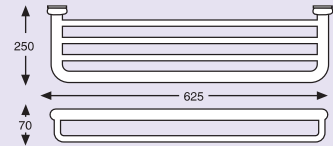

Double Corner Caddy Small

Towelshelf

**PRODUCT SPECIFICATIONS**

Corner Caddy Large  
Code: COM-9F05  
Mat: Brass-Chrome Plated

Corner Caddy Medium  
Code: COM-9E05  
Mat: Brass-Chrome Plated

Corner Caddy Curved  
Code: COM-9G05  
Mat: Brass-Chrome Plated

Soap Basket Large  
Code: COM-9I05  
Mat: Brass-Chrome Plated

Corner Caddy Double Curved  
Code: COM-9005  
Mat: Brass-Chrome Plated

Corner Caddy Small  
Code: COM-9D05  
Mat: Brass-Chrome Plated

Recessed Paper Holder with Lid  
Code: COM-9K05  
Mat: Brass-Chrome Plated

Towel Shelf  
Code: BEL-9M05  
Mat: 304 Stainless Steel

Recessed Paper Holder  
Code: COM-9L05  
Mat: Brass-Chrome Plated

Corner Caddy Right Angle  
Code: COM-9P05  
Mat: Brass-Chrome Plated

Double Corner Caddy Large  
Code: COM-9N05  
Mat: Brass-Chrome Plated