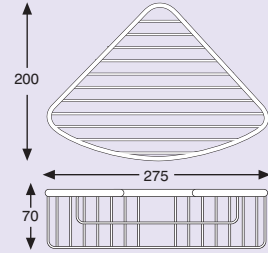

Recessed Paper Holder with Lid

Recessed Paper Holder

Clothes Line

Double Corner Caddy Curved

Double Corner Caddy Large

Corner Caddy Right Angle

Corner Caddy Curved

Grab Bars 400 - 600 - 800mm

Double Corner Caddy Small

Towelshelf

**PRODUCT SPECIFICATIONS**

Corner Caddy Large  
Code: COM-9F05  
Mat: Brass-Chrome Plated

Corner Caddy Medium  
Code: COM-9E05  
Mat: Brass-Chrome Plated

Corner Caddy Curved  
Code: COM-9G05  
Mat: Brass-Chrome Plated

Soap Basket Large  
Code: COM-9I05  
Mat: Brass-Chrome Plated

Corner Caddy Double Curved  
Code: COM-9005  
Mat: Brass-Chrome Plated

Corner Caddy Small  
Code: COM-9D05  
Mat: Brass-Chrome Plated

Recessed Paper Holder with Lid  
Code: COM-9K05  
Mat: Brass-Chrome Plated