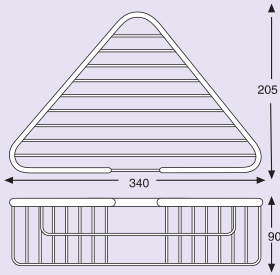

Recessed Paper Holder with Lid

Recessed Paper Holder

Clothes Line

Double Corner Caddy Curved

Double Corner Caddy Large

Corner Caddy Right Angle

Corner Caddy Curved

Grab Bars 400 - 600 - 800mm

Double Corner Caddy Small

Towelshelf

**PRODUCT SPECIFICATIONS**

Corner Caddy Large  
Code: COM-9F05  
Mat: Brass-Chrome Plated

Corner Caddy Medium  
Code: COM-9E05  
Mat: Brass-Chrome Plated

Corner Caddy Curved  
Code: COM-9G05  
Mat: Brass-Chrome Plated