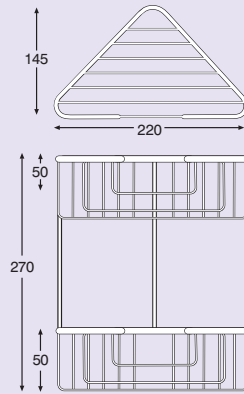

Double Corner Caddy Small

Towelshelf

**PRODUCT SPECIFICATIONS**

Corner Caddy Large  
Code: COM-9F05  
Mat: Brass-Chrome Plated

Corner Caddy Medium  
Code: COM-9E05  
Mat: Brass-Chrome Plated

Corner Caddy Curved  
Code: COM-9G05  
Mat: Brass-Chrome Plated

Soap Basket Large  
Code: COM-9I05  
Mat: Brass-Chrome Plated

Corner Caddy Double Curved  
Code: COM-9005  
Mat: Brass-Chrome Plated

Corner Caddy Small  
Code: COM-9D05  
Mat: Brass-Chrome Plated

Recessed Paper Holder with Lid  
Code: COM-9K05  
Mat: Brass-Chrome Plated

Towel Shelf  
Code: BEL-9M05  
Mat: 304 Stainless Steel

Recessed Paper Holder  
Code: COM-9L05  
Mat: Brass-Chrome Plated

Corner Caddy Right Angle  
Code: COM-9P05  
Mat: Brass-Chrome Plated

Double Corner Caddy Large  
Code: COM-9N05  
Mat: Brass-Chrome Plated