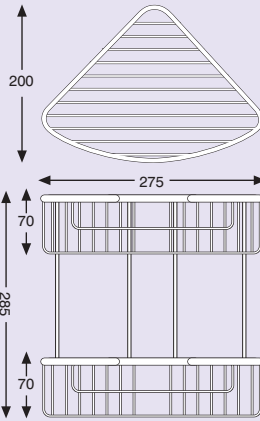

Recessed Paper Holder with Lid

Recessed Paper Holder

Clothes Line

Double Corner Caddy Curved

Double Corner Caddy Large

Corner Caddy Right Angle

Corner Caddy Curved

Grab Bars 400 - 600 - 800mm

Double Corner Caddy Small

Towelshelf

**PRODUCT SPECIFICATIONS**

Corner Caddy Large  
Code: COM-9F05  
Mat: Brass-Chrome Plated

Corner Caddy Medium  
Code: COM-9E05  
Mat: Brass-Chrome Plated

Corner Caddy Curved  
Code: COM-9G05  
Mat: Brass-Chrome Plated

Soap Basket Large  
Code: COM-9I05  
Mat: Brass-Chrome Plated

Corner Caddy Double Curved  
Code: COM-9005  
Mat: Brass-Chrome Plated

Corner Caddy Small  
Code: COM-9D05  
Mat: Brass-Chrome Plated

Recessed Paper Holder with Lid  
Code: COM-9K05  
Mat: Brass-Chrome Plated

Towel Shelf  
Code: BEL-9M05  
Mat: 304 Stainless Steel

Recessed Paper Holder  
Code: COM-9L05  
Mat: Brass-Chrome Plated

Corner Caddy Right Angle  
Code: COM-9P05  
Mat: Brass-Chrome Plated

Double Corner Caddy Large  
Code: COM-9N05  
Mat: Brass-Chrome Plated