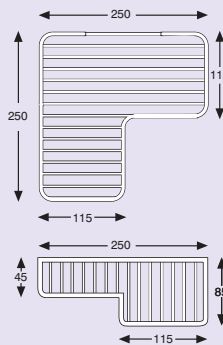

Recessed Paper Holder with Lid

Recessed Paper Holder

Clothes Line

Double Corner Caddy Curved

Double Corner Caddy Large

Corner Caddy Right Angle

Corner Caddy Curved

Grab Bars 400 - 600 - 800mm

Double Corner Caddy Small

Towelshelf

**PRODUCT SPECIFICATIONS**

Corner Caddy Large  
Code: COM-9F05  
Mat: Brass-Chrome Plated

Corner Caddy Medium  
Code: COM-9E05  
Mat: Brass-Chrome Plated

Corner Caddy Curved  
Code: COM-9G05  
Mat: Brass-Chrome Plated

Soap Basket Large  
Code: COM-9I05  
Mat: Brass-Chrome Plated

Corner Caddy Double Curved  
Code: COM-9005  
Mat: Brass-Chrome Plated

Corner Caddy Small  
Code: COM-9D05  
Mat: Brass-Chrome Plated

Recessed Paper Holder with Lid  
Code: COM-9K05  
Mat: Brass-Chrome Plated

Towel Shelf  
Code: BEL-9M05  
Mat: 304 Stainless Steel

Recessed Paper Holder  
Code: COM-9L05  
Mat: Brass-Chrome Plated

Corner Caddy Right Angle  
Code: COM-9P05  
Mat: Brass-Chrome Plated

Double Corner Caddy Large  
Code: COM-9N05  
Mat: Brass-Chrome Plated