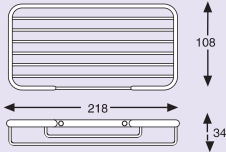

Recessed Paper Holder with Lid

Recessed Paper Holder

Clothes Line

Double Corner Caddy Curved

Double Corner Caddy Large

Corner Caddy Right Angle

Corner Caddy Curved

Grab Bars 400 - 600 - 800mm

Double Corner Caddy Small

Towelshelf

**PRODUCT SPECIFICATIONS**

Corner Caddy Large  
Code: COM-9F05  
Mat: Brass-Chrome Plated

Corner Caddy Medium  
Code: COM-9E05  
Mat: Brass-Chrome Plated

Corner Caddy Curved  
Code: COM-9G05  
Mat: Brass-Chrome Plated

Soap Basket Large  
Code: COM-9I05  
Mat: Brass-Chrome Plated

Corner Caddy Double Curved  
Code: COM-9005  
Mat: Brass-Chrome Plated

Corner Caddy Small  
Code: COM-9D05  
Mat: Brass-Chrome Plated

Recessed Paper Holder with Lid  
Code: COM-9K05  
Mat: Brass-Chrome Plated

Towel Shelf  
Code: BEL-9M05  
Mat: 304 Stainless Steel

Recessed Paper Holder  
Code: COM-9L05  
Mat: Brass-Chrome Plated

Corner Caddy Right Angle  
Code: COM-9P05  
Mat: Brass-Chrome Plated

Double Corner Caddy Large  
Code: COM-9N05  
Mat: Brass-Chrome Plated