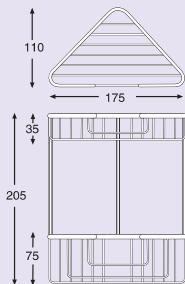

Soap Basket Large  
Code: COM-9I05  
Mat: Brass-Chrome Plated

Corner Caddy Double Curved  
Code: COM-9005  
Mat: Brass-Chrome Plated

Corner Caddy Small  
Code: COM-9D05  
Mat: Brass-Chrome Plated

Recessed Paper Holder with Lid  
Code: COM-9K05  
Mat: Brass-Chrome Plated

Towel Shelf  
Code: BEL-9M05  
Mat: 304 Stainless Steel

Recessed Paper Holder  
Code: COM-9L05  
Mat: Brass-Chrome Plated

Corner Caddy Right Angle  
Code: COM-9P05  
Mat: Brass-Chrome Plated

Double Corner Caddy Large  
Code: COM-9N05  
Mat: Brass-Chrome Plated

Double Corner Caddy Small  
Code: COM-9M05  
Mat: Brass-Chrome Plated

Soap Basket Small  
Code: COM-9H05  
Mat: Brass-Chrome Plated

Clothesline  
Code: COM-9B03  
Mat: Stainless Steel

Specifications at time of print