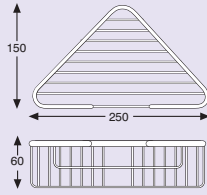

Recessed Paper Holder with Lid

Recessed Paper Holder

Clothes Line

Double Corner Caddy Curved

Double Corner Caddy Large

Corner Caddy Right Angle

Corner Caddy Curved

Grab Bars 400 - 600 - 800mm

Double Corner Caddy Small

Towelshelf

**PRODUCT SPECIFICATIONS**

Corner Caddy Large  
Code: COM-9F05  
Mat: Brass-Chrome Plated

Corner Caddy Medium  
Code: COM-9E05  
Mat: Brass-Chrome Plated

Corner Caddy Curved  
Code: COM-9G05  
Mat: Brass-Chrome Plated

Soap Basket Large  
Code: COM-9I05  
Mat: Brass-Chrome Plated

Corner Caddy Double Curved  
Code: COM-9005  
Mat: Brass-Chrome Plated

Corner Caddy Small  
Code: COM-9D05  
Mat: Brass-Chrome Plated

Recessed Paper Holder with Lid  
Code: COM-9K05  
Mat: Brass-Chrome Plated