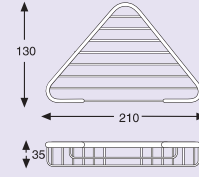

Recessed Paper Holder with Lid

Recessed Paper Holder

Clothes Line

Double Corner Caddy Curved

Double Corner Caddy Large

Corner Caddy Right Angle

Corner Caddy Curved

Grab Bars 400 - 600 - 800mm

Double Corner Caddy Small

Towelshelf

**PRODUCT SPECIFICATIONS**

Corner Caddy Large  
Code: COM-9F05  
Mat: Brass-Chrome Plated

Corner Caddy Medium  
Code: COM-9E05  
Mat: Brass-Chrome Plated

Corner Caddy Curved  
Code: COM-9G05  
Mat: Brass-Chrome Plated

Soap Basket Large  
Code: COM-9I05  
Mat: Brass-Chrome Plated

Corner Caddy Double Curved  
Code: COM-9005  
Mat: Brass-Chrome Plated

Corner Caddy Small  
Code: COM-9D05  
Mat: Brass-Chrome Plated

Recessed Paper Holder with Lid  
Code: COM-9K05  
Mat: Brass-Chrome Plated