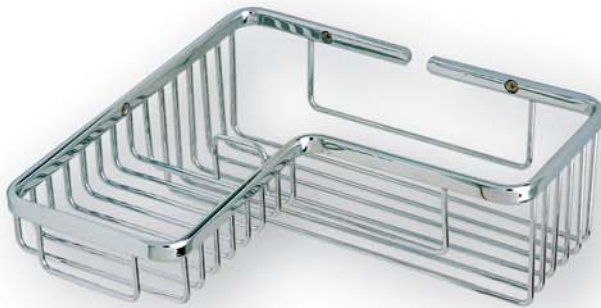

# COMM

BATHROOM ACCESSORIES

ALEXANDER

Soap Basket Small

Soap Basket Large

Corner Caddy Small

Corner Caddy Medium

Corner Caddy Large

Recessed Paper Holder with Lid

Recessed Paper Holder

Clothes Line

Double Corner Caddy Curved

Double Corner Caddy Large

Corner Caddy Right Angle

Corner Caddy Curved

Grab Bars 400 - 600 - 800mm

Double Corner Caddy Small

Towelshelf

**PRODUCT SPECIFICATIONS**

Corner Caddy Large  
Code: COM-9F05  
Mat: Brass-Chrome Plated

Corner Caddy Medium  
Code: COM-9E05  
Mat: Brass-Chrome Plated

Corner Caddy Curved  
Code: COM-9G05  
Mat: Brass-Chrome Plated

Soap Basket Large  
Code: COM-9I05  
Mat: Brass-Chrome Plated

Corner Caddy Double Curved  
Code: COM-9005  
Mat: Brass-Chrome Plated

Corner Caddy Small  
Code: COM-9D05  
Mat: Brass-Chrome Plated

Recessed Paper Holder with Lid  
Code: COM-9K05  
Mat: Brass-Chrome Plated