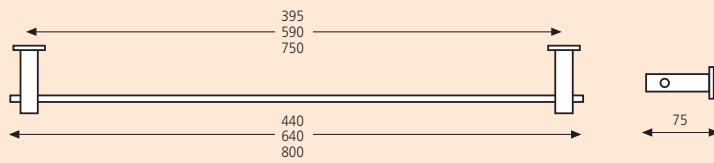

SYNERGY

BATHROOM ACCESSORIES

ALEXANDER

SYNERGY

Toilet Brush Holder
Dérouleur-Papier

Single Towel Rail
Porte Serviette

400mm - 16"
600mm - 24"
760mm - 30"

Double Towel Rail
Porte Serviette Double

600mm - 24"

Glass Shelf
Etagère en Verre

Toilet Roll Holder
Dérouleur-Papier

Covered Toilet Roll Holder
Dérouleur-Papier avec
Couvercle

Robe Hook
Porte - Habits

Towel Ring
Anneau Porte

Tumbler Holder
Porte-Verre

Soap Dish
Porte Savon avec Cuvette

SYNERGY

PRODUCT SPECIFICATIONS

MATERIAL: Brass FINISH: Chrome

Single Towel Rail 400mm Code: SYN-9C05
600mm Code: SYN-9A05
760mm Code: SYN-9D05

Toilet Roll Holder
Code: SYN-9E05

Double Towel Rail 600mm Code: SYN-9B05

Robe Hook
Code: SYN-9H05

Glass Shelf Code: SYN-9J05

Soap Dish
Code: SYN-9G05

Toilet Brush Holder
Code: SYN-9U05

Towel Ring
Code: SYN-9K05

Covered Toilet Roll Holder
Code: SYN-9S05