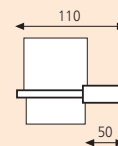

Soap Dish
Porte Savon avec Cuvette

SYNERGY

PRODUCT SPECIFICATIONS

MATERIAL: Brass FINISH: Chrome

Single Towel Rail 400mm Code: SYN-9C05
600mm Code: SYN-9A05
760mm Code: SYN-9D05

Toilet Roll Holder
Code: SYN-9E05

Double Towel Rail 600mm Code: SYN-9B05

Robe Hook
Code: SYN-9H05

Glass Shelf Code: SYN-9J05

Soap Dish
Code: SYN-9G05

Toilet Brush Holder
Code: SYN-9U05

Towel Ring
Code: SYN-9K05

Covered Toilet Roll Holder
Code: SYN-9S05

Tumbler Holder
Code: SYN-9F05

ALEXANDER MFG RESERVE RIGHT TO ALTER SPECIFICATION WITHOUT NOTICE

ALEXANDER

ALEXANDER MFG LTD

- 1 Secure bracket to wall
- 2 Place cover over bracket
- 3 Fit body on bracket
- 4 Tighten Allen screw on flat