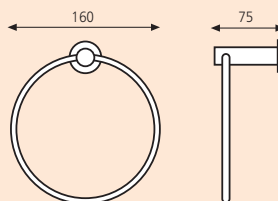

SYNERGY

BATHROOM ACCESSORIES

ALEXANDER

SYNERGY

Toilet Brush Holder
Dérouleur-Papier

Single Towel Rail
Porte Serviette

400mm - 16"
600mm - 24"
760mm - 30"

Double Towel Rail
Porte Serviette Double

Soap Dish
Porte Savon avec Cuvette

SYNERGY

PRODUCT SPECIFICATIONS

MATERIAL: Brass FINISH: Chrome

Single Towel Rail 400mm Code: SYN-9C05
600mm Code: SYN-9A05
760mm Code: SYN-9D05

Toilet Roll Holder
Code: SYN-9E05

Double Towel Rail 600mm Code: SYN-9B05

Robe Hook
Code: SYN-9H05

Glass Shelf Code: SYN-9J05

Soap Dish
Code: SYN-9G05

Toilet Brush Holder
Code: SYN-9U05

Towel Ring
Code: SYN-9K05

Covered Toilet Roll Holder
Code: SYN-9S05

Tumbler Holder
Code: SYN-9F05

ALEXANDER MFG RESERVE RIGHT TO ALTER SPECIFICATION WITHOUT NOTICE

ALEXANDER

ALEXANDER MFG LTD

- 1 Secure bracket to wall
- 2 Place cover over bracket
- 3 Fit body on bracket
- 4 Tighten Allen screw on flat