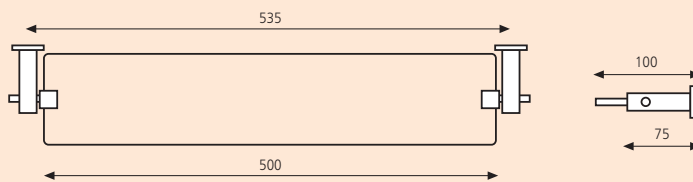

Soap Dish
Porte Savon avec Cuvette

SYNERGY

PRODUCT SPECIFICATIONS

MATERIAL: Brass FINISH: Chrome

Single Towel Rail 400mm Code: SYN-9C05
600mm Code: SYN-9A05
760mm Code: SYN-9D05

Toilet Roll Holder
Code: SYN-9E05

Double Towel Rail 600mm Code: SYN-9B05

Robe Hook
Code: SYN-9H05

Glass Shelf Code: SYN-9J05

Soap Dish
Code: SYN-9G05

Toilet Brush Holder
Code: SYN-9U05

Towel Ring
Code: SYN-9K05

Covered Toilet Roll Holder
Code: SYN-9S05