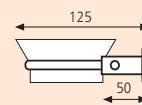

Soap Dish
Porte Savon avec Cuvette

SYNERGY

PRODUCT SPECIFICATIONS

MATERIAL: Brass FINISH: Chrome

Single Towel Rail 400mm Code: SYN-9C05
600mm Code: SYN-9A05
760mm Code: SYN-9D05

Toilet Roll Holder
Code: SYN-9E05

Double Towel Rail 600mm Code: SYN-9B05

Robe Hook
Code: SYN-9H05

Glass Shelf Code: SYN-9J05

Soap Dish
Code: SYN-9G05

Toilet Brush Holder
Code: SYN-9U05

Towel Ring
Code: SYN-9K05

Covered Toilet Roll Holder
Code: SYN-9S05