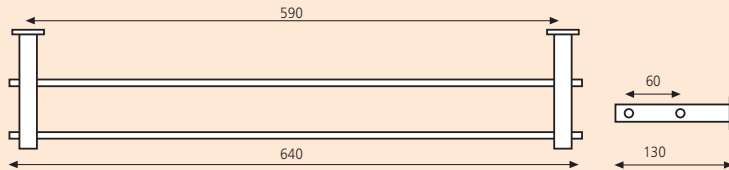

Soap Dish
Porte Savon avec Cuvette

SYNERGY

PRODUCT SPECIFICATIONS

MATERIAL: Brass FINISH: Chrome

Single Towel Rail 400mm Code: SYN-9C05
600mm Code: SYN-9A05
760mm Code: SYN-9D05

Toilet Roll Holder
Code: SYN-9E05

Double Towel Rail 600mm Code: SYN-9B05

Robe Hook
Code: SYN-9H05

Glass Shelf Code: SYN-9J05

Soap Dish
Code: SYN-9G05

Toilet Brush Holder
Code: SYN-9U05

Towel Ring
Code: SYN-9K05

Covered Toilet Roll Holder
Code: SYN-9S05