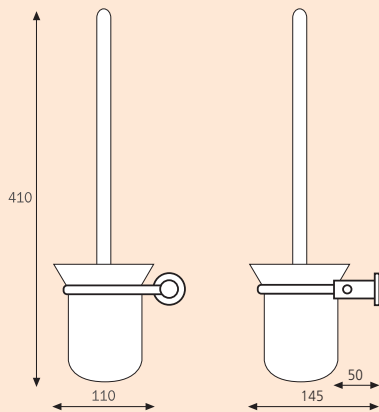

SYNERGY

BATHROOM ACCESSORIES

ALEXANDER

SYNERGY

Toilet Brush Holder
Dérouleur-Papier

Single Towel Rail
Porte Serviette

400mm - 16"
600mm - 24"
760mm - 30"

Double Towel Rail
Porte Serviette Double

Soap Dish
Porte Savon avec Cuvette

SYNERGY

PRODUCT SPECIFICATIONS

MATERIAL: Brass FINISH: Chrome

Single Towel Rail 400mm Code: SYN-9C05
600mm Code: SYN-9A05
760mm Code: SYN-9D05

Toilet Roll Holder
Code: SYN-9E05

Double Towel Rail 600mm Code: SYN-9B05

Robe Hook
Code: SYN-9H05

Glass Shelf Code: SYN-9J05

Soap Dish
Code: SYN-9G05

Toilet Brush Holder
Code: SYN-9U05

Towel Ring
Code: SYN-9K05

Covered Toilet Roll Holder
Code: SYN-9S05

Tumbler Holder
Code: SYN-9F05

ALEXANDER MFG RESERVE RIGHT TO ALTER SPECIFICATION WITHOUT NOTICE

ALEXANDER

ALEXANDER MFG LTD

- 1 Secure bracket to wall
- 2 Place cover over bracket
- 3 Fit body on bracket
- 4 Tighten Allen screw on flat