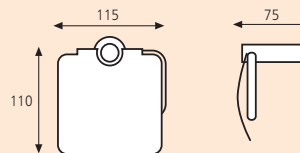

Soap Dish
Porte Savon avec Cuvette

SYNERGY

PRODUCT SPECIFICATIONS

MATERIAL: Brass FINISH: Chrome

Single Towel Rail 400mm Code: SYN-9C05
600mm Code: SYN-9A05
760mm Code: SYN-9D05

Toilet Roll Holder
Code: SYN-9E05

Double Towel Rail 600mm Code: SYN-9B05

Robe Hook
Code: SYN-9H05

Glass Shelf Code: SYN-9J05

Soap Dish
Code: SYN-9G05

Toilet Brush Holder
Code: SYN-9U05

Towel Ring
Code: SYN-9K05

Covered Toilet Roll Holder
Code: SYN-9S05

Tumbler Holder
Code: SYN-9F05

ALEXANDER MFG RESERVE RIGHT TO ALTER SPECIFICATION WITHOUT NOTICE

ALEXANDER

ALEXANDER MFG LTD

- 1 Secure bracket to wall
- 2 Place cover over bracket
- 3 Fit body on bracket
- 4 Tighten Allen screw on flat