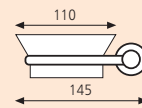

600mm - 24"

Glass Shelf
Etagère en Verre

Toilet Roll Holder
Dérouleur-Papier

Covered Toilet Roll Holder
Dérouleur-Papier avec
Couvercle

Robe Hook
Porte - Habits

Towel Ring
Anneau Porte

Tumbler Holder
Porte-Verre

Soap Dish
Porte Savon avec Cuvette

SYNERGY

PRODUCT SPECIFICATIONS

MATERIAL: Brass FINISH: Chrome

Single Towel Rail 400mm Code: SYN-9C05
600mm Code: SYN-9A05
760mm Code: SYN-9D05

Toilet Roll Holder
Code: SYN-9E05

Double Towel Rail 600mm Code: SYN-9B05

Robe Hook
Code: SYN-9H05

Glass Shelf Code: SYN-9J05

Soap Dish
Code: SYN-9G05

Toilet Brush Holder
Code: SYN-9U05

Towel Ring
Code: SYN-9K05

Covered Toilet Roll Holder
Code: SYN-9S05