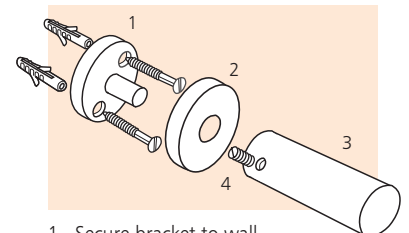

Soap Dish
Porte Savon avec Cuvette

SYNERGY

PRODUCT SPECIFICATIONS

MATERIAL: Brass FINISH: Chrome

Single Towel Rail 400mm Code: SYN-9C05
600mm Code: SYN-9A05
760mm Code: SYN-9D05

Toilet Roll Holder
Code: SYN-9E05

Double Towel Rail 600mm Code: SYN-9B05

Robe Hook
Code: SYN-9H05

Glass Shelf Code: SYN-9J05

Soap Dish
Code: SYN-9G05

Toilet Brush Holder
Code: SYN-9U05

Towel Ring
Code: SYN-9K05

Covered Toilet Roll Holder
Code: SYN-9S05

Tumbler Holder
Code: SYN-9F05

ALEXANDER MFG RESERVE RIGHT TO ALTER SPECIFICATION WITHOUT NOTICE

ALEXANDER

ALEXANDER MFG LTD

- 1 Secure bracket to wall
- 2 Place cover over bracket
- 3 Fit body on bracket
- 4 Tighten Allen screw on flat