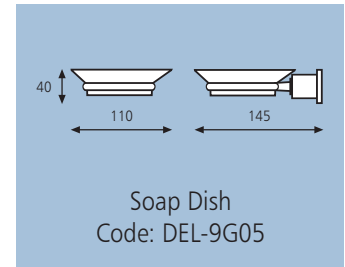

DELONG

PRODUCT SPECIFICATIONS

Material: Alloy Finish: Chrome

*Specifications may be subject to change without prior notice

ALEXANDER

ALEXANDER MFG LTD