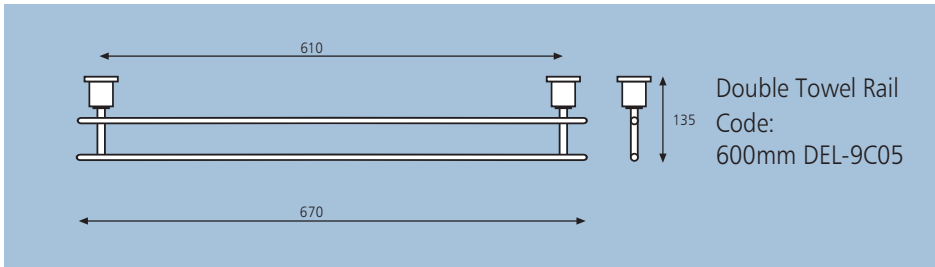

DELONG

PRODUCT SPECIFICATIONS

Material: Alloy Finish: Chrome

*Specifications may be subject to change without prior notice

ALEXANDER

ALEXANDER MFG LTD