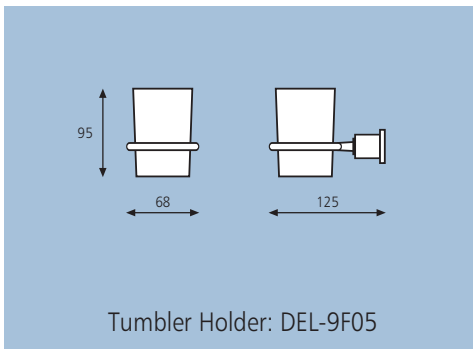

DELONG

PRODUCT SPECIFICATIONS

Material: Alloy Finish: Chrome

*Specifications may be subject to change without prior notice

ALEXANDER

ALEXANDER MFG LTD