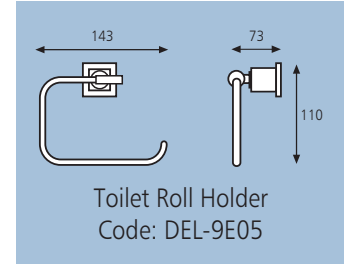

DELONG

PRODUCT SPECIFICATIONS

Material: Alloy Finish: Chrome

*Specifications may be subject to change without prior notice

ALEXANDER

ALEXANDER MFG LTD