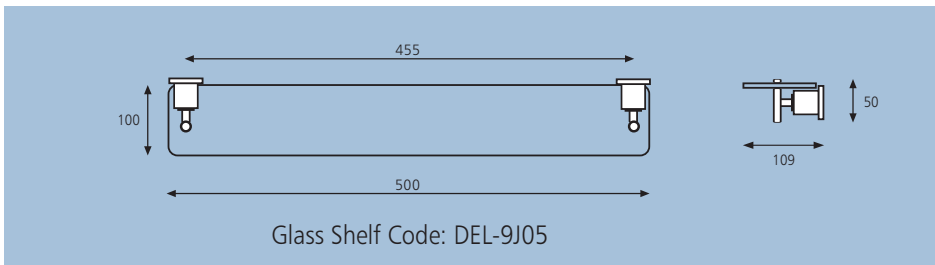

DELONG

PRODUCT SPECIFICATIONS

Material: Alloy Finish: Chrome

*Specifications may be subject to change without prior notice

ALEXANDER

ALEXANDER MFG LTD