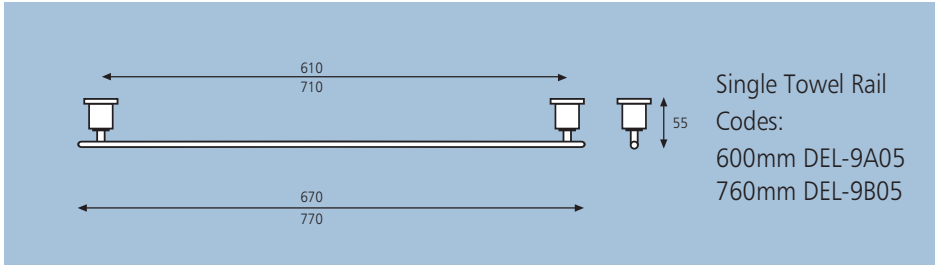

DELONG

PRODUCT SPECIFICATIONS

Material: Alloy Finish: Chrome

*Specifications may be subject to change without prior notice

ALEXANDER

ALEXANDER MFG LTD