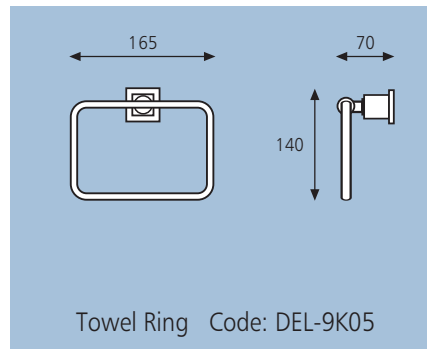

DELONG

PRODUCT SPECIFICATIONS

Material: Alloy Finish: Chrome

*Specifications may be subject to change without prior notice

ALEXANDER

ALEXANDER MFG LTD